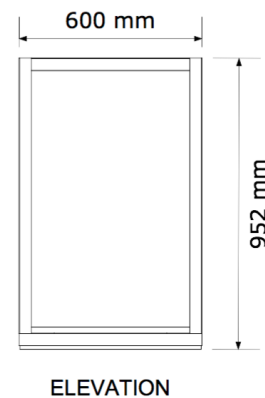

Security Window - SW1

Description

The SW1 is a secure window with a shallow transaction tray incorporated. The tray is suitable for passing money and documents up to A3. The SW1 is suitable for internal and covered external use. With natural speech transfer, no maintenance and easy install the SW1 is available in standard and bespoke sizes.

Specification

Physical Attack resistant glass. Tray clearance 320mm wide x 24mm deep. Suggested wall aperture 605mm x 960mm. Manufactured from stainless steel; counter top and tray. Mild steel sub base and welded mild steel speech frame. Painted grey but other colours available.