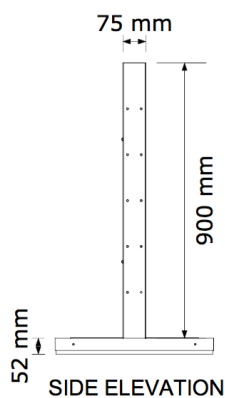

Security Window - SW1

Description

The SW1 is a secure window with a shallow transaction tray incorporated. The tray is suitable for passing money and documents up to A3. The SW1 is suitable for internal and covered external use. With natural speech transfer, no maintenance and easy install the SW1 is available in standard and bespoke sizes.

Specification

Physical Attack resistant glass. Tray clearance 320mm wide x 24mm deep. Suggested wall aperture 605mm x 960mm. Manufactured from stainless steel; counter top and tray. Mild steel sub base and welded mild steel speech frame. Painted grey but other colours available.