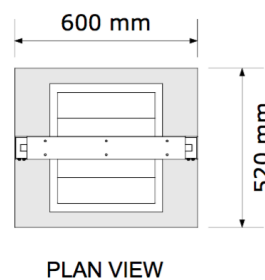

Security Window - SW1

Description

The SW1 is a secure window with a shallow transaction tray incorporated. The tray is suitable for passing money and documents up to A3. The SW1 is suitable for internal and covered external use. With natural speech transfer, no maintenance and easy install the SW1 is available in standard and bespoke sizes.

Specification

Physical Attack resistant glass. Tray clearance 320mm wide x 24mm deep. Suggested wall aperture 605mm x 960mm. Manufactured from stainless steel; counter top and tray. Mild steel sub base and welded mild steel speech frame. Painted grey but other colours available.