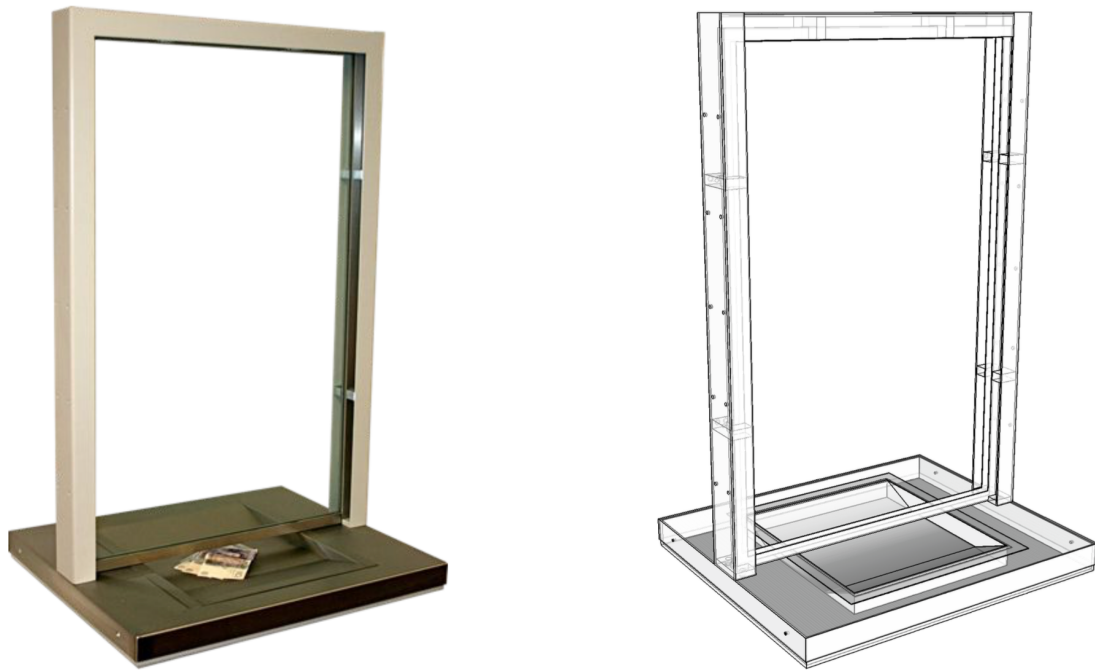

Security Window - SW1

Description

The SW1 is a secure window with a shallow transaction tray incorporated. The tray is suitable for passing money and documents up to A3. The SW1 is suitable for internal and covered external use. With natural speech transfer, no maintenance and easy install the SW1 is available in standard and bespoke sizes.

Specification

Physical Attack resistant glass. Tray clearance 320mm wide x 24mm deep. Suggested wall aperture 605mm x 960mm. Manufactured from stainless steel; counter top and tray. Mild steel sub base and welded mild steel speech frame. Painted grey but other colours available.

Applications

Reception area, cashiers, pharmacy windows, ticket offices, currency exchange and lone worker scenarios.